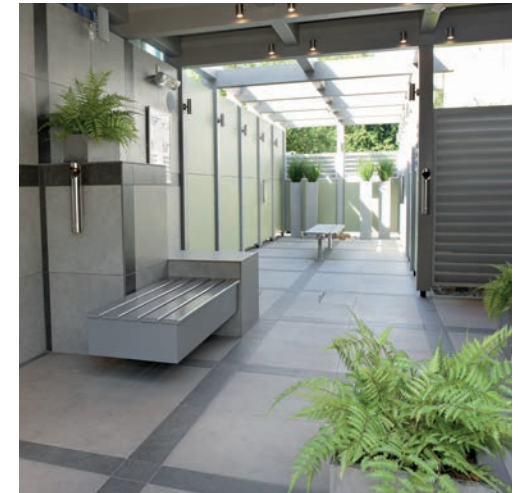

NOW OPEN
New Garden, Cafe & Meeting Areas