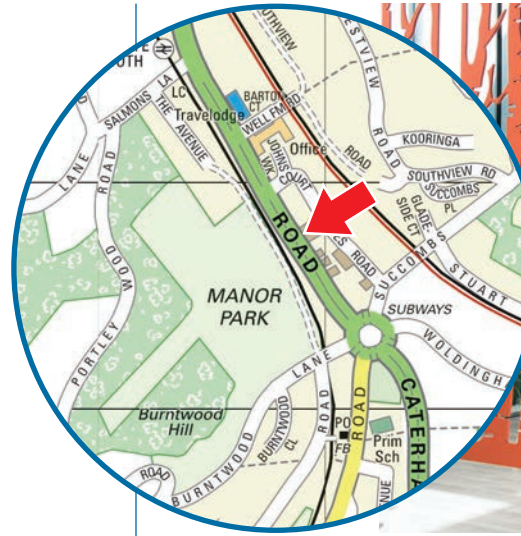

Its location gives easy access by car to the whole of the South East of England with both Dartford and Guildford being just over 30 minutes away.

By Train, central London takes just 30 minutes, with both the East Grinstead and Caterham lines being within easy walking distance of the Centre.

Description

WEST END OFFICE SPACE
IN THE HEART OF SURREY

The Centre is a prestigious serviced office building, offering its customers high quality, state of the art office space.

You and your customers enter the building via the well-presented, spacious reception area which reflects the buildings splendour.

The state of the art, fully furnished offices accommodate from 2 to 50 people and are fitted with a modern phone system and broadband.

Amenities

Your private office is equipped:

- with Cat5 e cabling throughout
- Fully furnished
- with air conditioning

The Centre is equipped with:

- Meeting rooms
- Ample Car Parking
- Café with free tea, coffee and toast
- Shower with fresh towels provided
- Garden area

Licence Fee

Bourne House offers a fully inclusive fee of just £11.50 per person per day, this includes:

- Rent
- Rates
- Utilities
- Broadband
- Telephone, including outward bound calls
- Cleaning
- Air conditioning
- Reception service
- Meeting room usage
- In fact everything you need on a daily basis to run your office