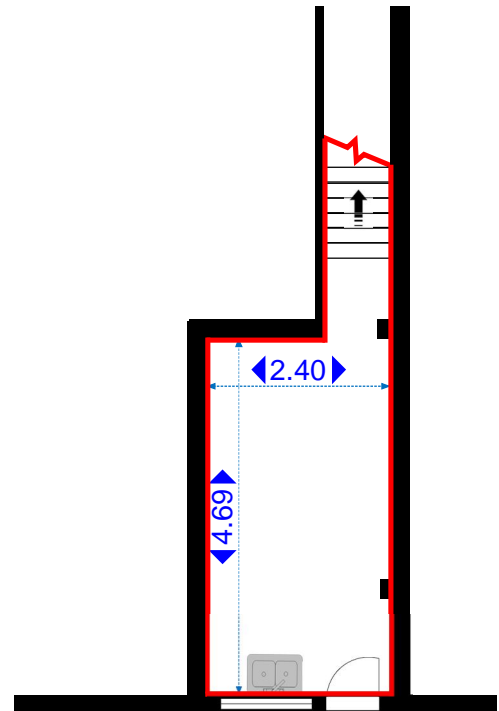

77A BANSTEAD ROAD CARSHALTON SM3 3NP

SCALE - 1:100 on A4

SCALED IN METRES

General Notes:

This drawing is copyrighted by Real Estate Services, and should only be reproduced with their permission. Any discrepancies should be reported and amended prior to commencement.

Date: 27/1/2020
REF : 15554

T: 01932 567 500

Status: Land Registry Submission
Surveyed by: MT

Key:

- Area of demise boundary
- Area of shared access

ACCESS ROAD