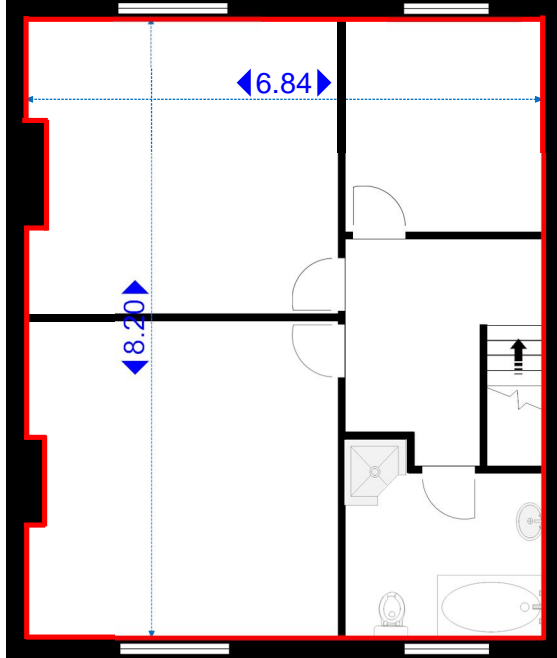

77A BANSTEAD ROAD CARSHALTON SM3 3NP

SCALE - 1:100 on A4

SCALED IN METRES

General Notes:

This drawing is copyrighted by Real Estate Services, and should only be reproduced with their permission. Any discrepancies should be reported and amended prior to commencement.

Date: 27/1/2020
REF : 15554

T: 01932 567 500

Status: Land Registry Submission
Surveyed by: MT

Key:

- Area of demise boundary
- Area of shared access

ACCESS ROAD